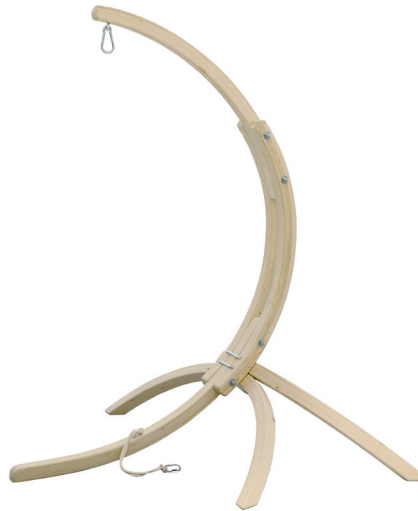

Hippo

Hippo & Kangoo

Kaya/Kangoo & Hippo

Hippo & Kaya natura

Hippo & Kid's Globo

Stylish furniture and baby cradle in one

Hippo is a real eye-catcher and a proper stand for the baby hammocks Kaya and Kangoo (hammock not included) and for Kid's Globo.

Hippo is extremely tilt-proof and comes with a swing limiter. Its exclusive design makes Hippo a real gem in your home or garden; it is easy to carry so that you can be close to your baby at all times. If coated with non-toxic varnish, Hippo will withstand any weather condition.

		
ca. 108 x 140 x 105 cm	max. 35 kg	ca. 7,0 kg

- Item number/EAN: AZ-4050200 / 4030454002660
- Material: Wood: untreated spruce wood
Fittings: stainless metal (galvanised)
- Packaging: Cardboard box with a detailed product sticker
- Can be combined with: Baby hammocks: Kangoo, Kaya
Hanging chair: Kid's Globo
- Customs tariff number: 44219098900
- Country of origin: Poland
- Individual pack dimensions: approx. 1100 x 400 x 100 mm
- Pallet: contains 20 Hippo